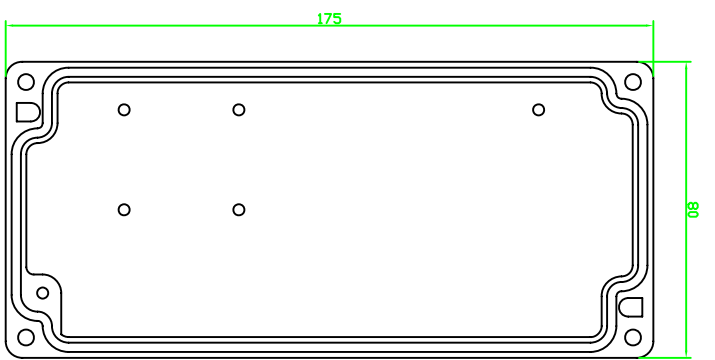

REVISION RECORD				
REV	ECD	DESCRIPTION	DFT	CHKD

DETACHED LISTS		TOLERANCES EXCEPT AS NOTED		MATERIAL: AL		TITLE	
MM	±	0.1 ± 0.3	±	AL	AW055		
MM	±	0.05 ± 0.2	±		DRAWING NO. AW055		
MM	±	0.02 ± 0.1	±		/PART NO. 00		
MM	±	0.01	±		DD NOT SCALE DRAWING		
MM	±		±		SHEET 1 OF 1		
MM	±		±		SIZE A4		
MM	±		±		REV		
MM	±		±		REVISION RECORD		
MM	±		±		DESCRIPTION		
MM	±		±		DFT		
MM	±		±		CHKD		

埃弗勒斯
EVEREST
WWW.EVERESTCASE.COM

埃弗勒斯
EVEREST

AW055

DRAWING NO. AW055

/PART NO. 00

DD NOT SCALE DRAWING

SHEET 1 OF 1

SIZE A4