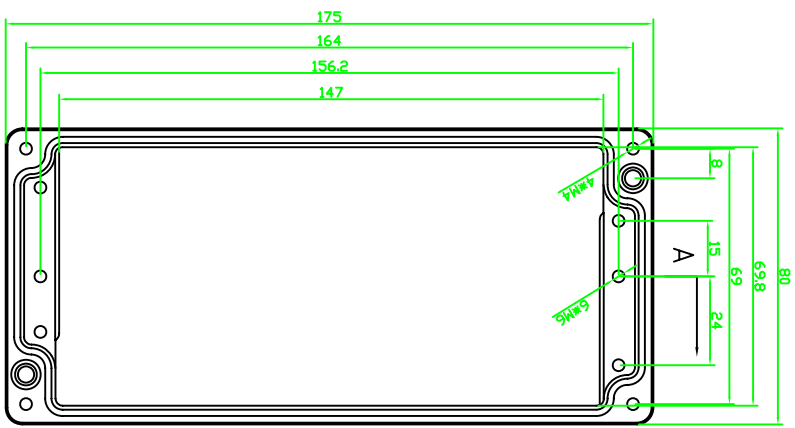

REVISION RECORD				
REV	ECD	DESCRIPTION	DFT	CHKD

DETACHED LISTS		TOLERANCES EXCEPT AS NOTED		MATERIAL: AL		TITLE	
MM	±	0.1 ± 0.3	±	AL	AW055		
MM	±	0.05 ± 0.2	±		DRAWING NO. AW055		
MM	±	0.02 ± 0.1	±		/PART NO. 00		
MM	±	0.01	±		DD NOT SCALE DRAWING		
MM	±		±		SHEET 1 OF 1		
MM	±		±		SIZE A4		
MM	±		±		REV		
MM	±		±		REVISION RECORD		
MM	±		±		DESCRIPTION		
MM	±		±		DFT		
MM	±		±		CHKD		

埃弗勒斯
EVEREST
WWW.EVERESTCASE.COM

埃弗勒斯
EVEREST

AW055

DRAWING NO. AW055

/PART NO. 00

DD NOT SCALE DRAWING

SHEET 1 OF 1

SIZE A4