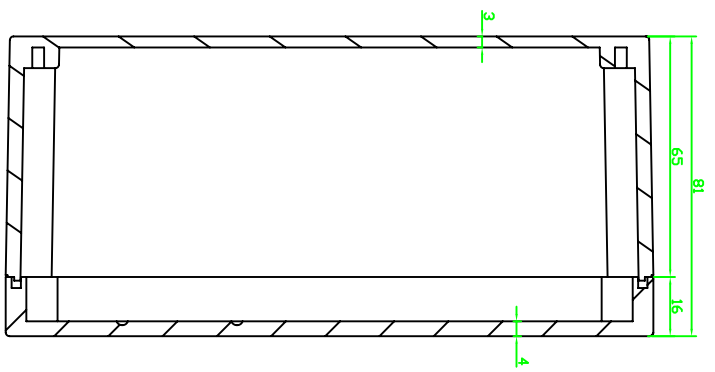

REVISION RECORD				
REV	ECD	DESCRIPTION	DFT	CHKD

DETACHED LISTS		TOLERANCES EXCEPT AS NOTED		MATERIAL: AL		TITLE	
MM	±	0.1 ± 0.3	±	AL	AW055		
MM	±	0.05 ± 0.2	±		DRAWING NO. AW055		
MM	±	0.02 ± 0.1	±		/PART NO. 00		
MM	±	0.01	±		DD NOT SCALE DRAWING		
MM	±		±		SHEET 1 OF 1		
MM	±		±		SIZE A4		
MM	±		±		REV		
MM	±		±		REVISION RECORD		
MM	±		±		DESCRIPTION		
MM	±		±		DFT		
MM	±		±		CHKD		

埃弗勒斯
EVEREST
WWW.EVERESTCASE.COM

埃弗勒斯
EVEREST

AW055

DRAWING NO. AW055

/PART NO. 00

DD NOT SCALE DRAWING

SHEET 1 OF 1

SIZE A4